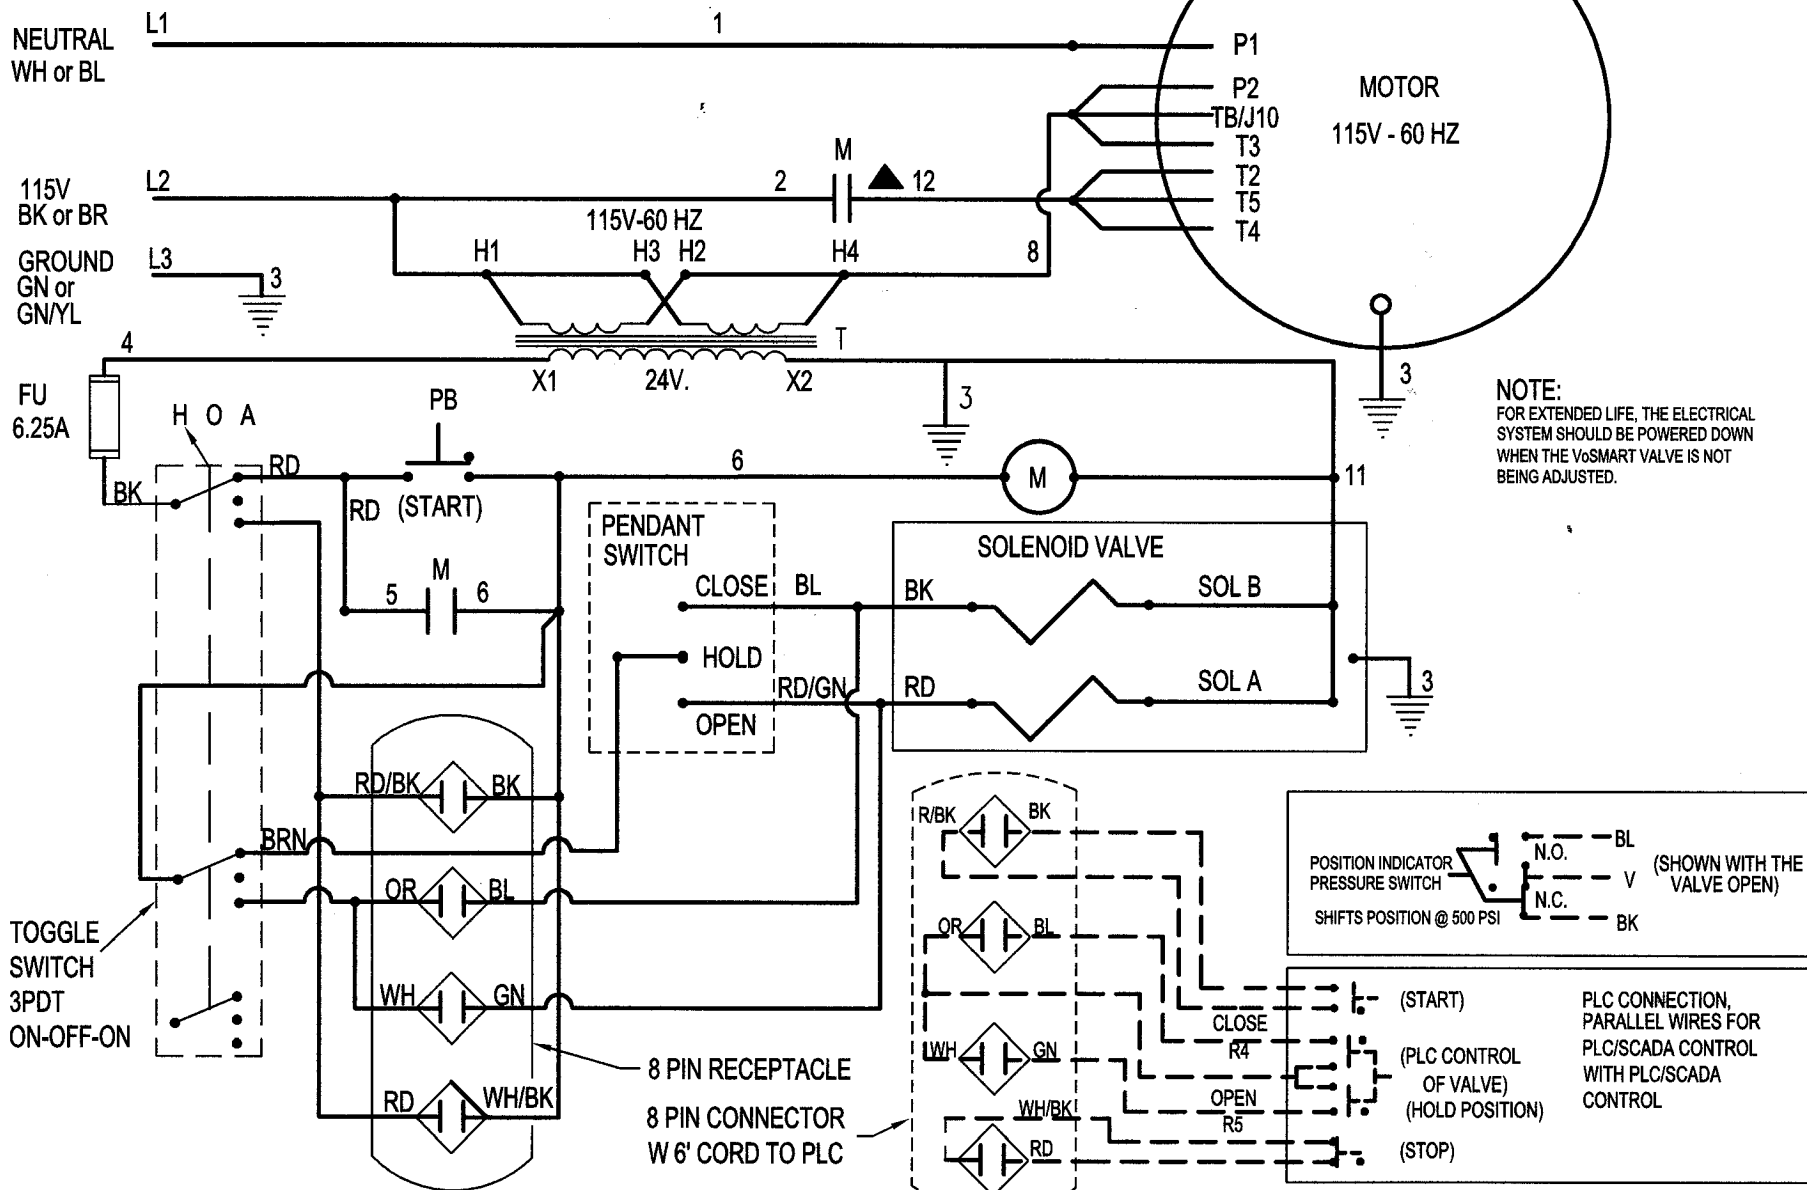

# ELECTRICAL SCHEMATIC-5A2, SCADA CONTROL PUMP WITH ELECTRIC HYDRAULIC VALVE

**NOTE:**  
 FOR EXTENDED LIFE, THE ELECTRICAL SYSTEM SHOULD BE POWERED DOWN WHEN THE VoSMART VALVE IS NOT BEING ADJUSTED.